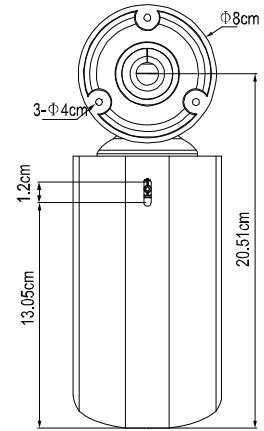

○ SPECIFICATIONS

■ Network	
LAN Port	YES
LAN Speed	10/100 Based-T Ethernet
Supported Protocols	DDNS, PPPoE, DHCP, NTP, SNTP, TCP/IP, ICMP, SMTP, FTP, HTTP, RTP, RTSP, RTCP, IPv4/IPv6, Bonjour, UPnP, DNS, UDP, IGMP, QoS, SNMP
ONVIF Compatible	YES (Profile S)
Number of Online Users	10
Security	(1) Multiple user access levels with password (2) IP address filtering (3) Digest authentication
Remote Access	(1) Internet Explorer on Windows operating system (2) CMS Lite, 32CH CMS software for Windows operating system (3) EagleEyes on iOS & Android mobile devices
■ Video	
Network Compression	H.264 (Main Profile) / MJPEG
Video Resolution	1920 x 1080 / 1280 x 720 / 720 x 480 / 352 x 240
Frame Rate	30fps
Multiple Video Streaming	4 (H.264, MJPEG)
■ General	
Image Sensor	1/2.8" SONY CMOS image sensor
Min Illumination	0.1 Lux / F1.4(Wide)~F2.8(Tele), 0 Lux (IR LED ON)
Shutter Speed	1/10,000 ~ 1/7.5 (Slow shutter)
S/N Ratio	More than 48dB (AGC off)
Lens	f2.8 ~ 12mm / F1.4 ~ F2.8
Viewing Angle	Wide: 103° (Horizontal) / 54° (Vertical) / 122° (Diagonal) Tele: 31° (Horizontal) / 17° (Vertical) / 36°(Diagonal)
IR LED	2 units
IR Effective Distance**	Default : up to 25 meters IR Enhanced Mode : up to 35 meters
IR Shift	YES
Smart Light Control	YES
White Balance	ATW
AGC	Auto
IRIS Mode	AES
WDR	YES
POE	YES (IEEE 802.3af)
Privacy Mask	YES
External Alarm I/O	YES (1 input / 1 output)
RAM	20MB
MicroSD Card Slot	YES (up to 64GB)
IP Rating	IP66
Startup Temperature	0°C ~ 40°C
Operating Temperature	-25°C ~ 50°C
Operating Humidity	90% or less relative humidity
Power Source (±10%)	DC12V / 1A
Current Consumption (±10%)	320mA (LED off) / 710mA (LED on)
Power Consumption (±10%)	10.85W max (PoE); 10.85W max (PoN) ; 9.5W max (DC Adapter)
Net Weight (kg)	1.4

Dimensional tolerance: ± 5mm

● DIMENSIONS

Dimensional tolerance: $\pm 5\text{mm}$