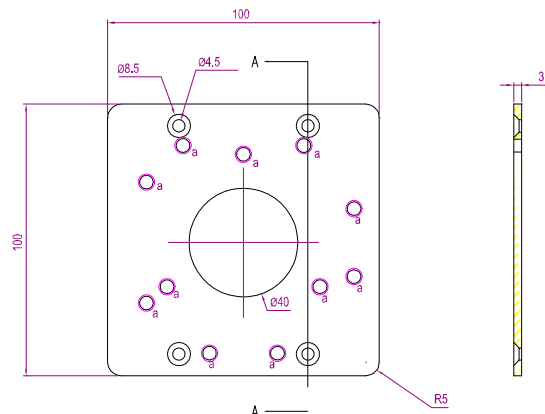

*The specifications are subject to change without notice.

○ OPTIONAL PERIPHERALS

■ AVM552C-BBKT

Used as a bracket to mount the camera on the ceiling and collect the cables.

■ BULLETCON1

Used as a connector to install a junction box for further applications.

Dimensional tolerance: ± 5mm

● DIMENSIONS

Dimensional tolerance: $\pm 5\text{mm}$