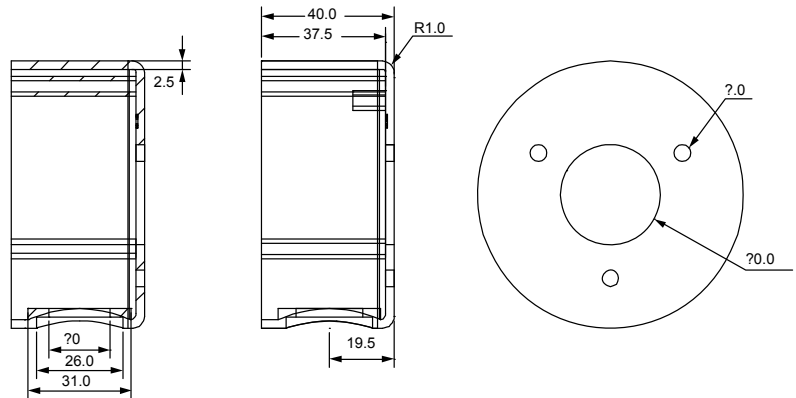

○ SPECIFICATIONS (CONTINUED)

■ Audio	
Line in	YES (Mono)
Line out	YES (Mono)
■ Others	
TV-Out	YES
Mobile Surveillance	iOS & Android mobile devices
EaZy Networking	YES
Event Notification	Push Video / FTP / Email / SMS
Digital Pan / Tilt / Zoom	YES
Motion Detection	YES
RTC (real-time clock)	YES
Minimum Web Browsing Requirements	• Intel core i3 or higher, or equivalent AMD • 2GB RAM • AGP graphics card, Direct Draw, 32MB RAM • Windows 10, Windows 8, Windows 7, Windows Vista & Windows XP, DirectX 9.0 or later • Internet Explorer 7.x or later (Windows Edge not supported)

*The specifications are subject to change without notice.

○ OPTIONAL PERIPHERALS

■ AVM552C-BBKT

Used as a bracket to mount the camera on the ceiling and collect the cables.