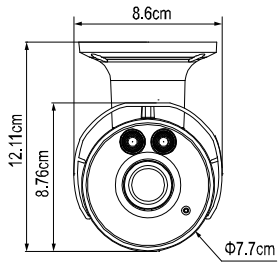

*The specifications are subject to change without notice.

○ OPTIONAL PERIPHERALS

■ AVM552C-BBKT

Used as a bracket to mount the camera on the ceiling and collect the cables.

■ BULLETCON1

Used as a connector to install a junction box for further applications.

Dimensional tolerance: ± 5mm

● DIMENSIONS

Dimensional tolerance: $\pm 5\text{mm}$